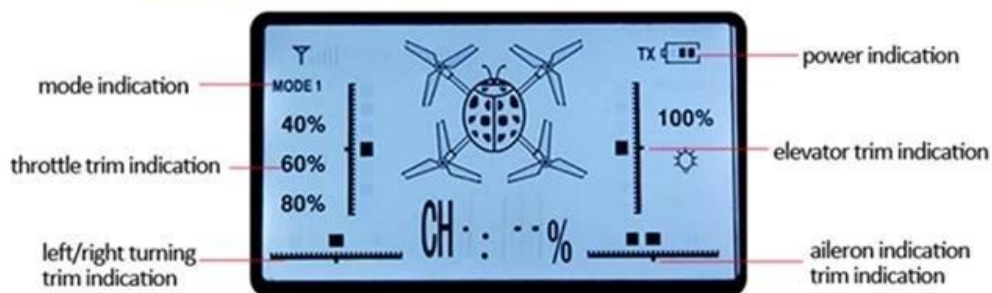

05 LIQUID CRYSTAL DISPLAY FOR FLYING DATA DETAILS