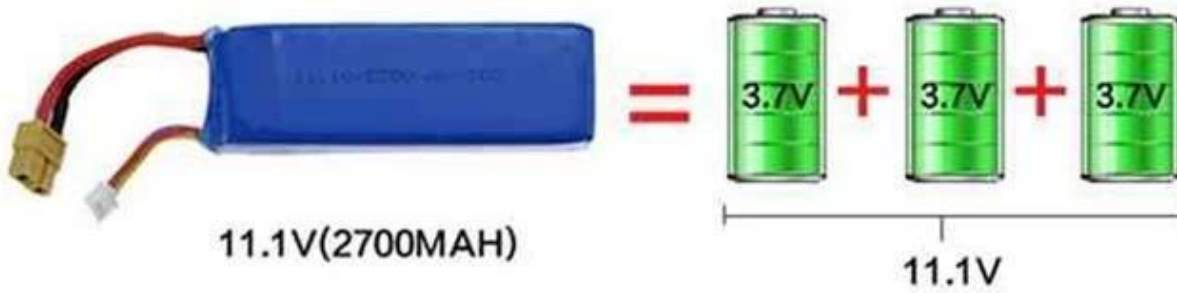

BATTERY SPECIFICATION