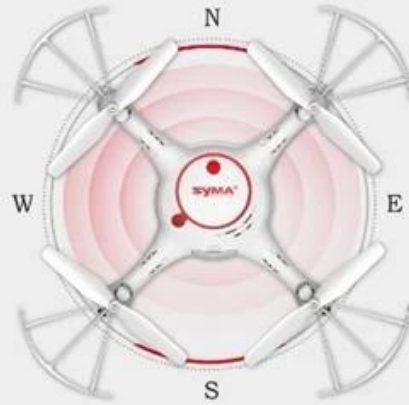

特點

LED
2.4G 4CH
6
720P HD
H / L 3D

function

/
720p WIFI SYMA X5UW
SYMA APP SYMA X5UW

規格

SYMA
X5UC
6
RTF
2.4G
4CH 6
30 800
14 CM
14
2.4GHz
4
2
50
1x
3.7V 500mAh
7mins
h 130
LxH 32x32x 7
LxH 42.5 X 23.5 X 10.5
/ / 360 3D

X5UC THE NEW DRONE

4 CHANNEL REMOTE CONTROL QUADCOPTER

BAROMETER SET HEIGHT

After using the left joystick (Accelerator) to control the ascending / descending flight of the aircraft, free up the left joystick (Accelerator) and the aircraft will still hover at that height at which the joystick is freed.

HEADLESS MODE

In headless state, the operator has no need to recognize the position of aircraft's headpiece, and he just needs to control the aircraft in accordance with the direction of remote control's operating rod.

ONE KEY TAKE-OFF
/ LANDING

COLORFUL FLASHING LIGHTS

Colorful flashing light, keep your aircraft at night flying is quite excellent.

TRANSMITTER INSTRUCTION

MAIN INFORMATION

Brand: Syma

Color: White

Frequency: 2.4G