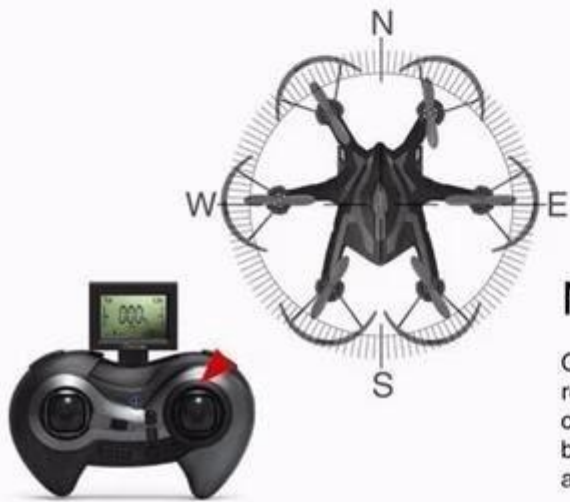

特點

I6s 200萬HD攝像頭
GPS定位系統
4軸陀螺儀
360°全景攝影
6軸感應器
ABS

規格

ABS
GPS
2.4GHz / 4通道 / 2
6
2.0MP
3.7V 450mAh
60
5
6 *
13 * 12 *
40

配件

- 1x RC
- 1x
- 1x USB
- 1x
- 6x
- 1x

i
i Drone

i6s 39g

The power of the camera on the i Drone will not disappoint you!

720P
2mega
HD camera

USA Inven Sense

2 mega HD camera

2.4G Flight range:
about 50 meters

Super light-weight 39G

450mAh high
capacity battery

Flight time approx.
6mins

Enhanced version
6 micro motor

Charging time approx.
50mins

Google

Remote control user guideline

NEVER GET LOST

Compass mode fused with the "one button to return" orientation mode will allow you to control the i Drone to fly safely to places even beyond your vision and return with a press of a button.

Compass mode and "one button to return" mode requires user to point the intended direction of flight first before turning on the i Drone.

Standard set specifications

Aerocraft

with LCD transmitter x1

Instructions x1