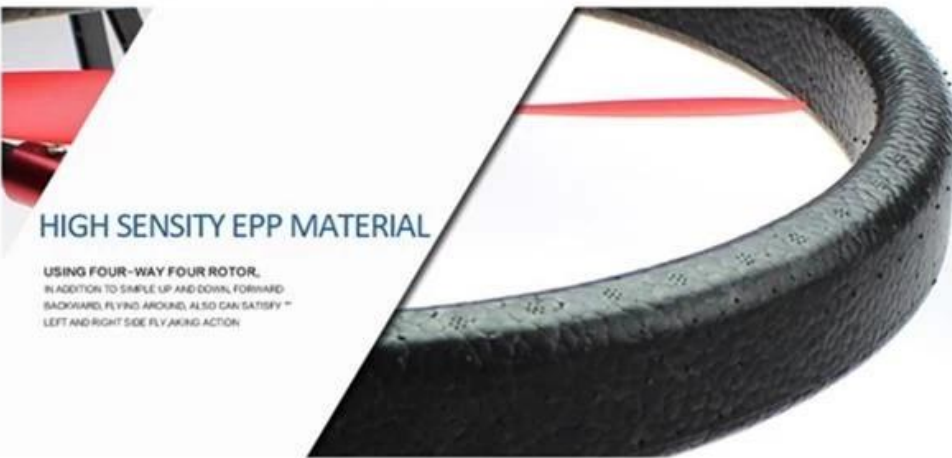

HIGH SENSITIVITY EPP MATERIAL

USING FOUR-WAY FOUR ROTOR,
IN ADDITION TO SIMPLE UP AND DOWN, FORWARD
BACKWARD, FLYING AROUND, ALSO CAN SATISFY THE
LEFT AND RIGHT SIDE FLYING ACTION.