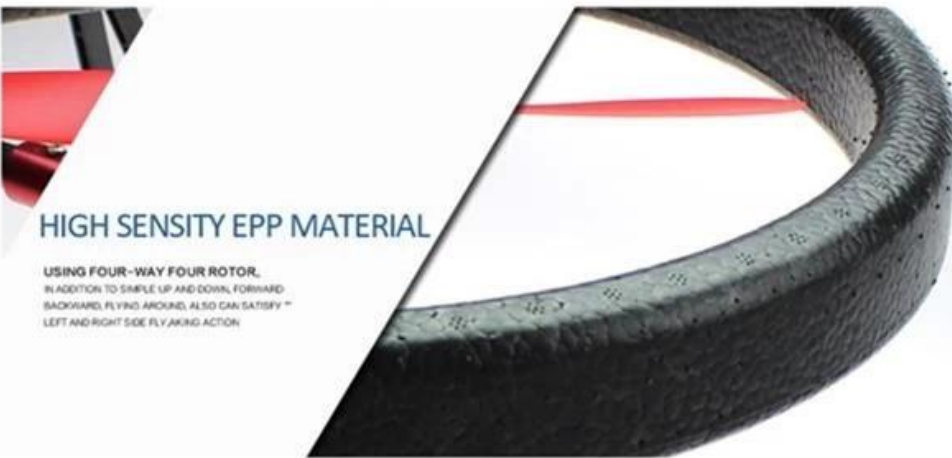

HIGH SENSITIVITY EPP MATERIAL

USING FOUR-WAY FOUR ROTOR, IN ADDITION TO SIMPLE UP AND DOWN, FORWARD BACKWARD, FLYING AROUND, ALSO CAN SATISFY THE LEFT AND RIGHT SIDE FLYING ACTION.