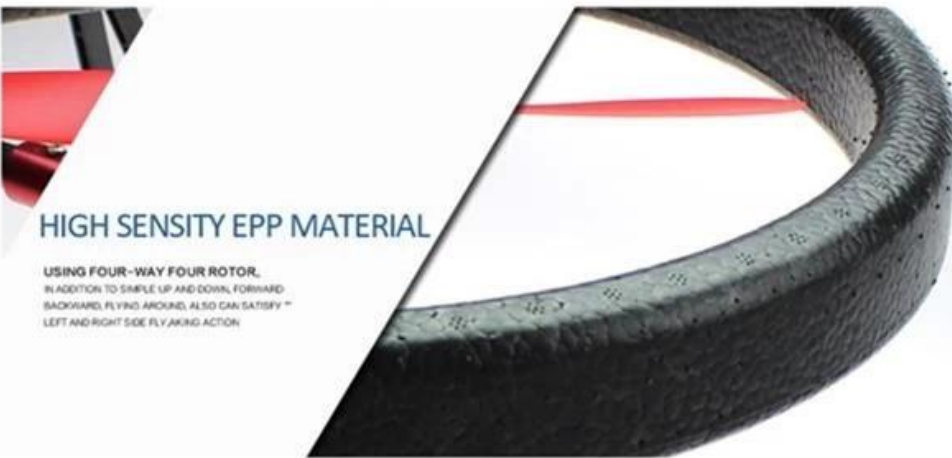

X4

V393 DETAILS SHOWING

THE FANTASY OF THE VISIONARY IS NOT ONLY TO IMAGINE THE FUTURE, BUT TO LIVE IN IT. THE FUTURE IS NOT A PLACE, IT IS A STATE OF MIND.

COOL FLASH NIGHT LIGHTS

USING FOUR-WAY FOUR ROTOR, IN ADDITION TO SIMPLE UP AND DOWN, FORWARD BACKWARD, FLYING AROUND, ALSO CAN SATISFY THE LEFT AND RIGHT SIDE FLYING ACTION.