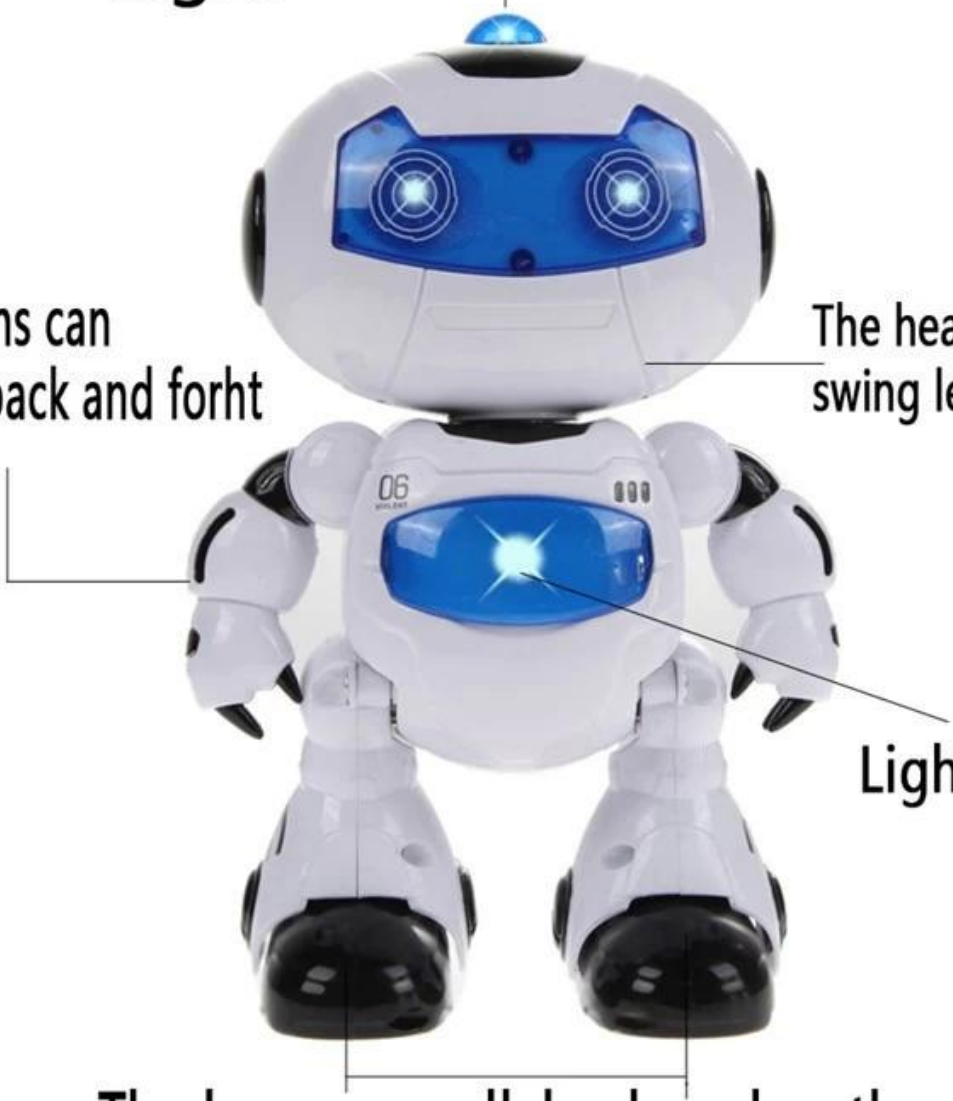

## □□□□

1xRobots  
1xRemote□□□

Light

The arms can swing back and forth

The head can swing left and right

Light, Music

The legs can walk back and forth.

The arms can swing  
back and forth

The head can swing  
left and right

23cm

8cm

13cm

10cm

6.5cm