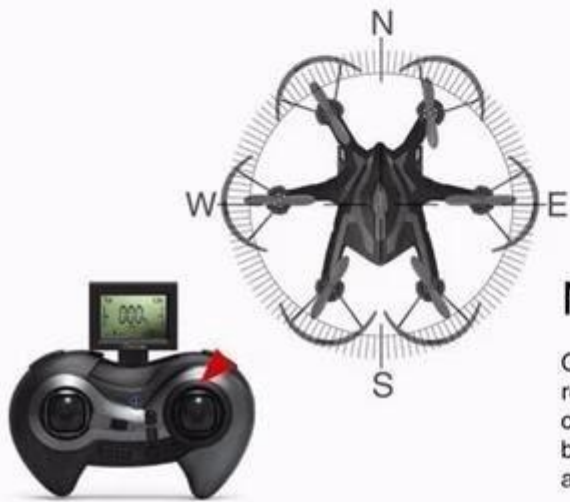

i
i Drone

i6s 39g

Extraordinary stability

The i Drone is the most high-end, high-tech, and stable six axis drone. It is also the first of its kind to be built to such a small size that allows you to fly freely indoors.

A new way to capture the moment and the happiness around us

The power of the camera on the i Drone will not disappoint you!

720P
2mega
HD camera

USA Inven Sense

2 mega HD camera

2.4G Flight range:
about 50 meters

Super light-weight 39G

450mAh high
capacity battery

Flight time approx.
6mins

Enhanced version
6 micro motor

Charging time approx.
50mins

Google

Remote control user guideline

NEVER GET LOST

Compass mode fused with the "one button to return" orientation mode will allow you to control the i Drone to fly safely to places even beyond your vision and return with a press of a button.

Compass mode and "one button to return" mode requires user to point the intended direction of flight first before turning on the i Drone.