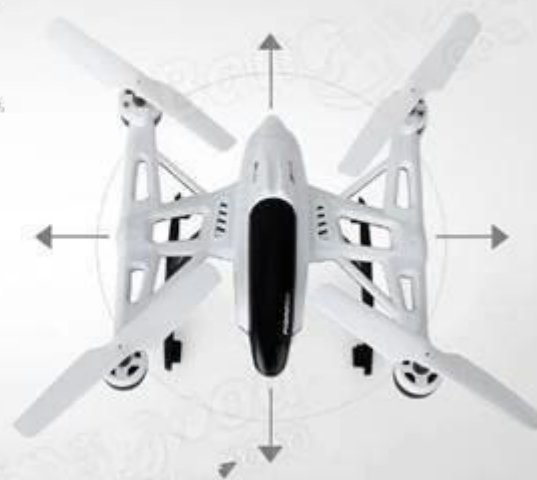

## 360°Flips

Can be in the front and back, around different directions to roll, rolling speed sensitive, accurate positioning!

### 360°Flips

360° Flips

## COMPASS MODE DIRECTION ARBITRARY FLIGHT

The latest remote control technology, the switch without head mode, regardless of the aircraft at this time around the Any angle, will be in the direction of the remote control for the standard to fly, when Aircraft to fly over a long distance, unable to distinguish direction, but also easy to recall.