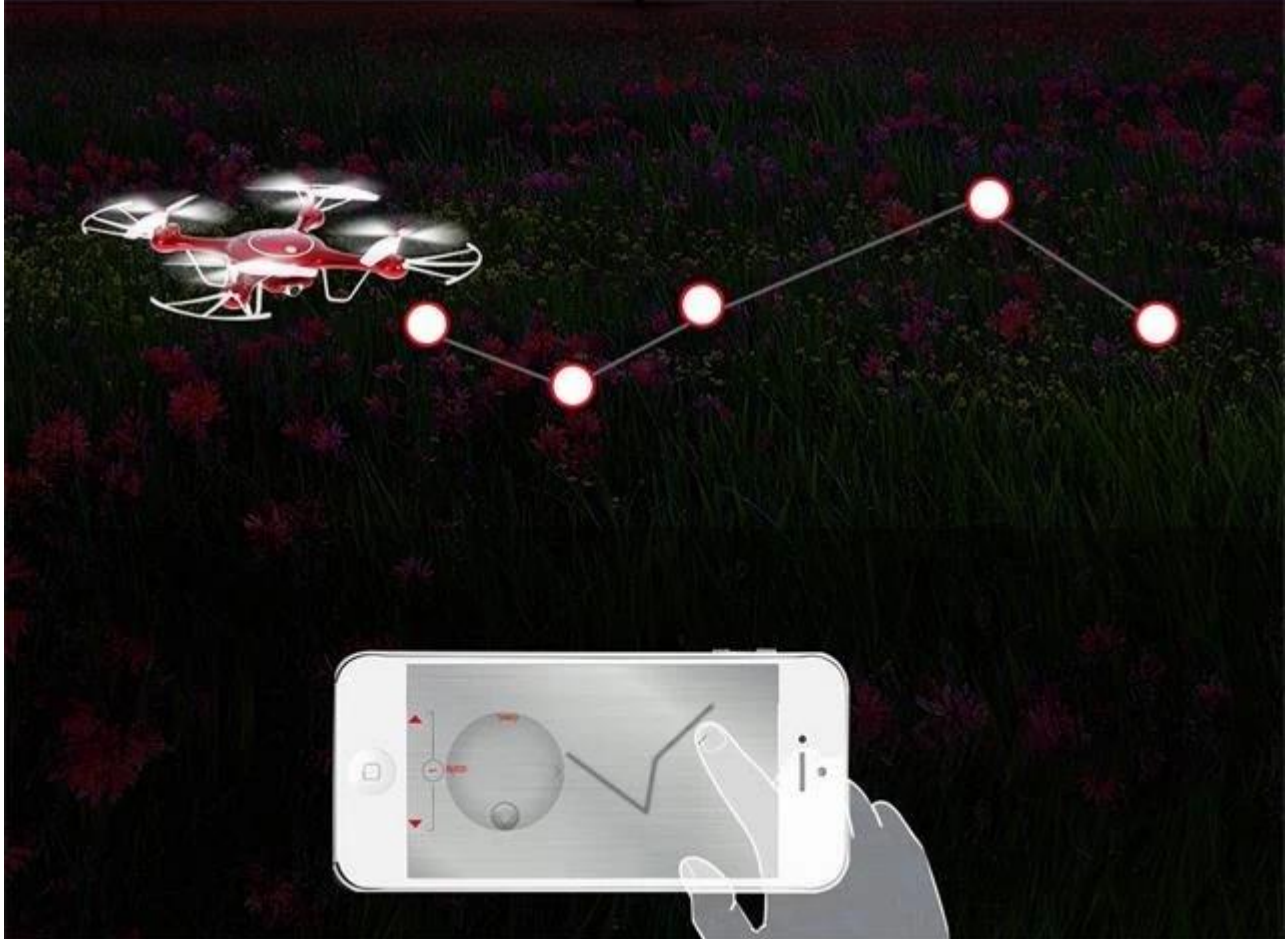

Barometer
Set Height

WiFi
transmission

360° Degree
Roll Over

Headless
mode

6-Axis
Gyro

2.4G
Transmitter

One key
take off/landing

FPV Real-time Transmission

See exactly what your camera sees on your phone.

BUILT-IN 6-AXIS GYROSCOPE

The flying control system of the 6-axis gyroscope automatically adjusts sensitivity of the gyroscope to guarantee more stable flying experience.

One-key taking off/landing makes the operation more convenient and it is very suitable for novice operation.

One key take-off

One key landing

Card Slot

High Elastic Blade

Camera Socket

320mm/12.6in

320mm/12.6in

70mm/2.7in

360° EVERSION

360° eversion: a key 360° roll, continuous roll for perfect action and wonderful performance.

FLIGHT PLAN

Open the SYMA FPV installation software, use flight plan at your fingertips, just draw a route on the screen, the copter will auto pilot as per the given path.