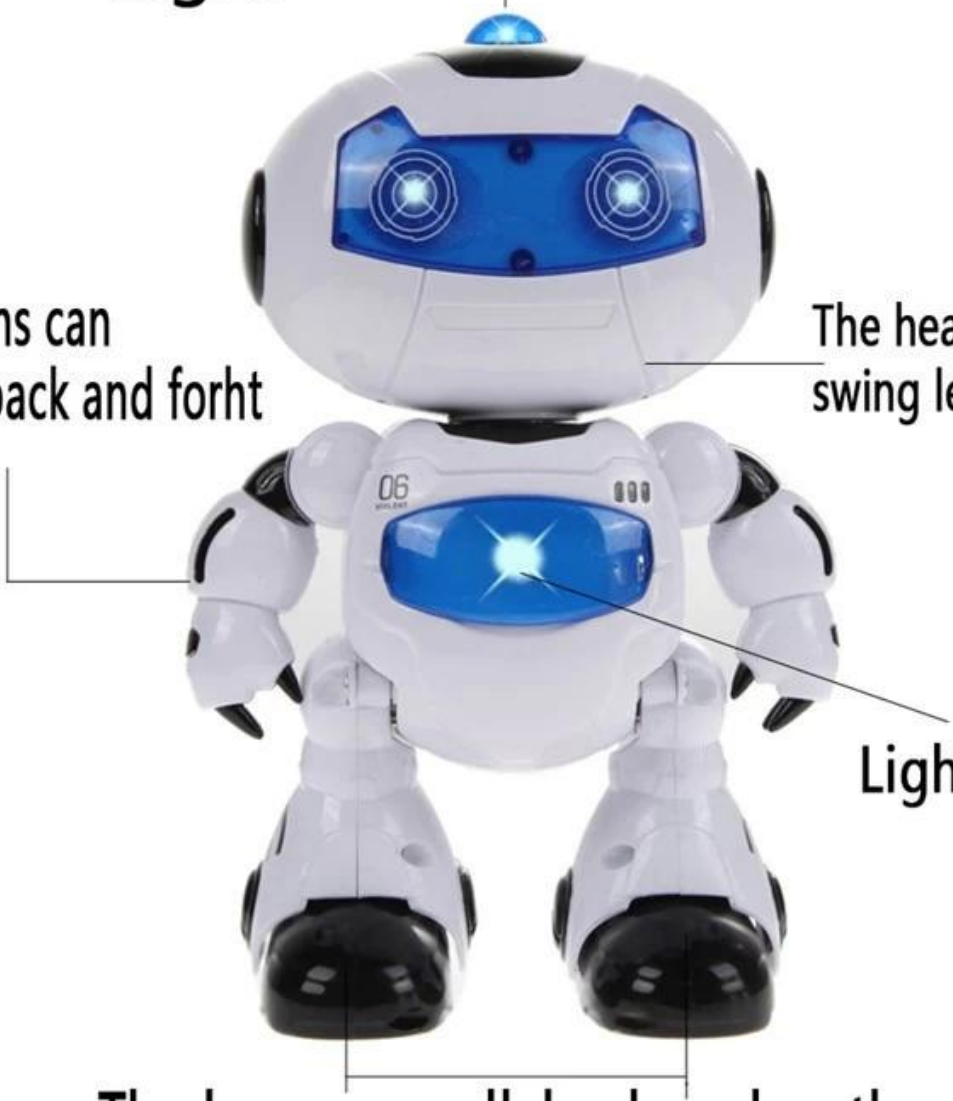

Highlights:

1. The arms of the robot toy can swing back and forth.
2. When it works, the robot toy can Lighten and play music.
- 3.The head can swing left and right.
4. The legs can walk back and forth.
5. The electronic toy has one key to perform automatically including walk, light, play music.
6. The robot machine needs 4 *AA batteries, the remote control needs 2 *AA batteries. (not included)

Specifications

- Pack: Window box
- robot Size: 15.0X10.0X23.0 CM
- Carton Size:77.0X46.0X62.0 CM
- QTY / CTN: 24pcs
- G.W / N.W: 17.5 / 15.5 (KGS)

Package Content

1xRobots

1xRemote Controller

Light

The arms can swing back and forth

The head can swing left and right

Light, Music

The legs can walk back and forth.

The arms can swing
back and forth

The head can swing
left and right

23cm

8cm

13cm