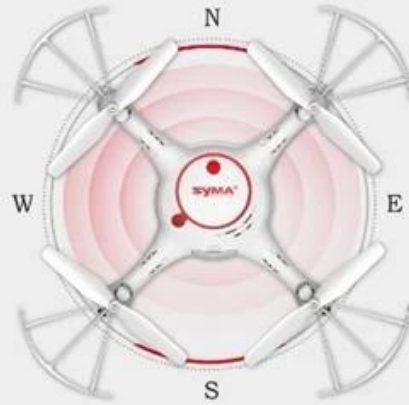

## X5UC THE NEW DRONE

4 CHANNEL REMOTE CONTROL QUADCOPTER

### BAROMETER SET HEIGHT

After using the left joystick (Accelerator) to control the ascending / descending flight of the aircraft, free up the left joystick (Accelerator) and the aircraft will still hover at that height at which the joystick is freed.

### HEADLESS MODE

In headless state, the operator has no need to recognize the position of aircraft's headpiece, and he just needs to control the aircraft in accordance with the direction of remote control's operating rod.