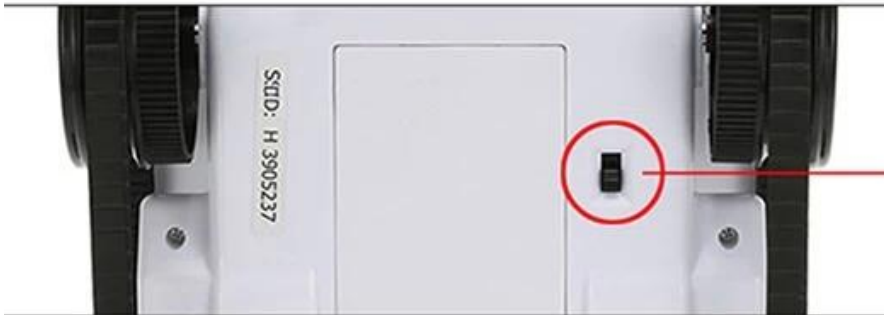

Right way to charge