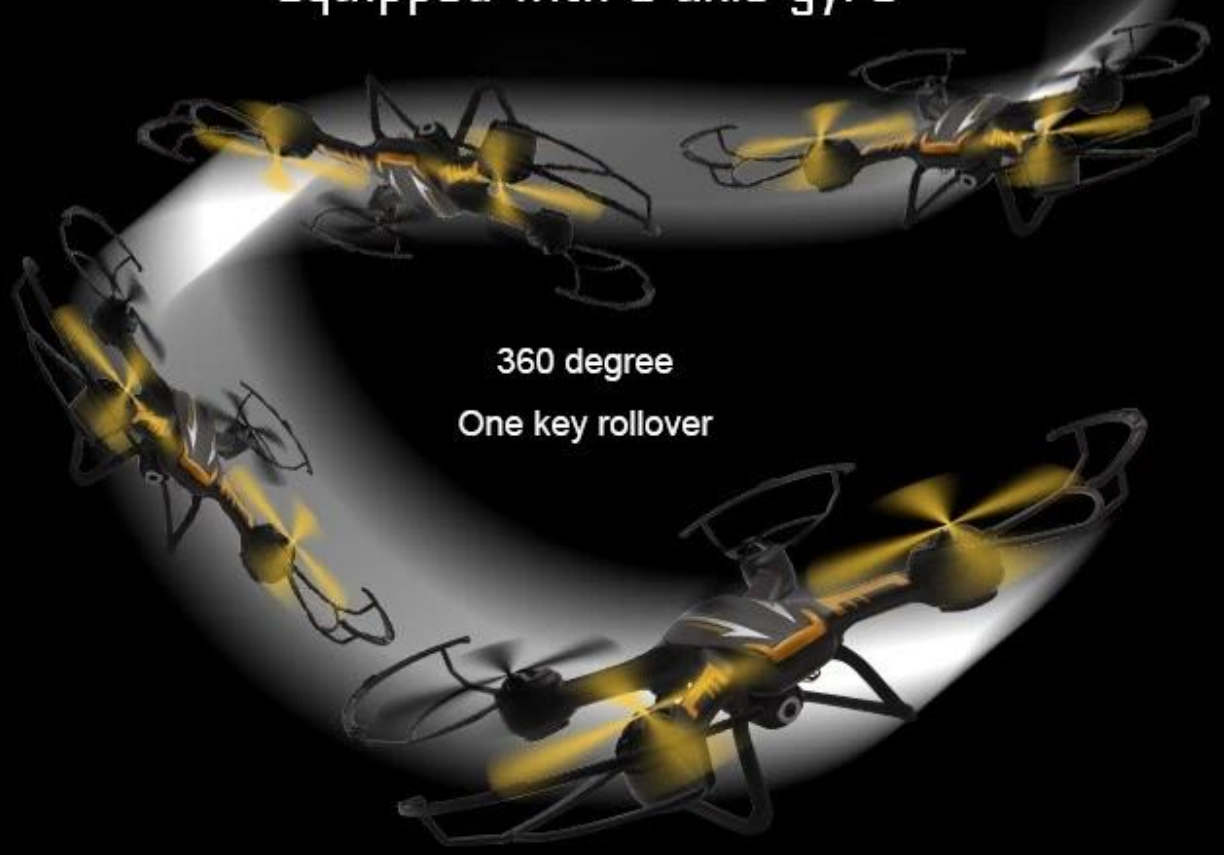

1

1

4

2

1 x

HD 2.0MP CAM
WIFI REAL-TIME TRANSMISSION

HD 2 mega pixel camera
Good aerial photography experience

Equipped with 6 axis gyro

360 degree
One key rollover

Bright night light

Details

03

High quality material with high flexibility, heat resistance and abrasion resistance.

01

Totally enclosed motors design with good performance of anti-crashing and cooling.