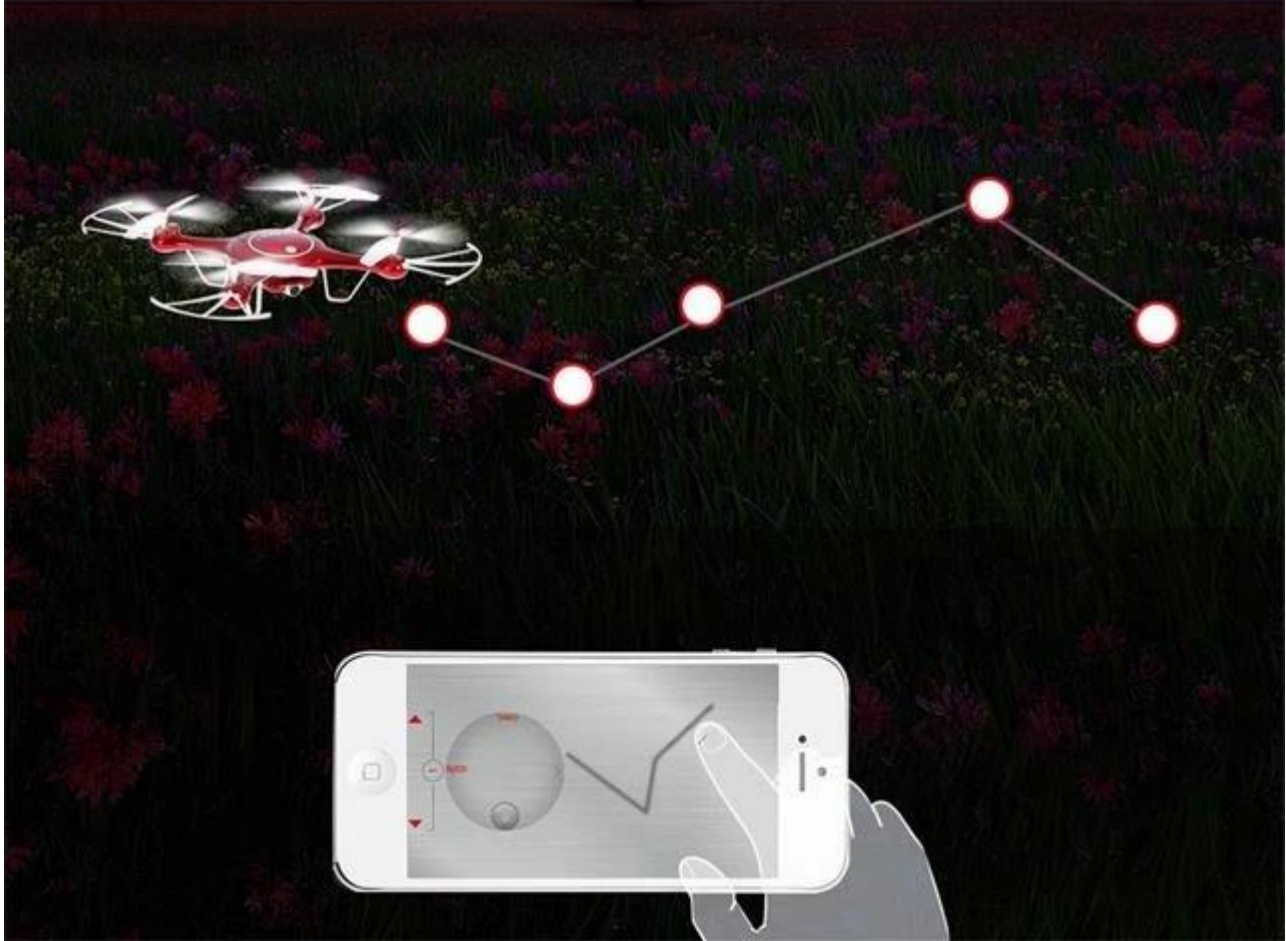

## **BUILT-IN 6-AXIS GYROSCOPE**

The flying control system of the 6-axis gyroscope automatically adjusts sensitivity of the gyroscope to guarantee more stable flying experience.

One-key taking off/landing makes the operation more convenient and it is very suitable for novice operation.

One key take-off

One key landing

Card Slot

High Elastic Blade

Camera Socket

320mm/12.6in

320mm/12.6in

70mm/2.7in

# 360° EVERSION

360° eversion: a key 360° roll, continuous roll for perfect action and wonderful performance.

# FLIGHT PLAN

Open the SYMA FPV installation software, use flight plan at your fingertips, just draw a route on the screen, the copter will auto pilot as per the given path.